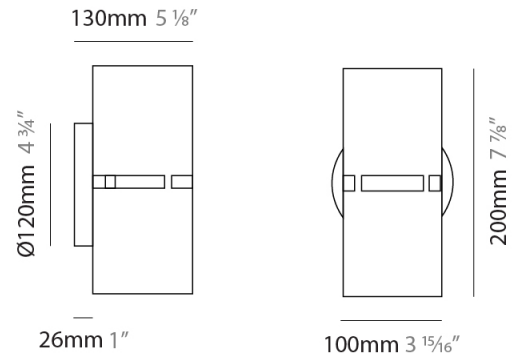

LUZ OCULTA METAL SURFACE

D53028-

base number   Finish
Options

1. To build a product code in our configurator select the specify button on the base model # product page
2. To build a manual product code on this datasheet choose from the options listed below in blue font and add the suffix to the base model #

GENERAL

Series: Luz Oculta
Subseries: Luz Oculta Metal
Brand: Fambuena
Division: Design
Mounting Type: Surface
Mounting Location: Wall
Subcategory: Ambient

PHYSICAL

Shape: Cylinder
Diameter (mm): 100
Diameter (in): 3 ¹⁵/₁₆
Height (mm): 200
Height (in): 7 ⁷/₈
Extension (mm): 120
Extension (in): 4 ³/₄
Light Distribution: Direct / Indirect
Fixture Finish: [BRA](#) / [BRZ](#) / [ABR](#)
Fixture Material: Metal

ELECTRICAL

Number of Lamps: 1
Lamp Type: LED Retrofit
Lamp Shape: T4
Bulb Included: Bulb Not Included
Max. Wattage Per Lamp (W): 5
Lamp Base: G9
Input Voltage (V): 120

LED

OPTICAL

RATINGS AND CERTIFICATIONS

Certified By: Certified for North American Standards
IP rating: IP20